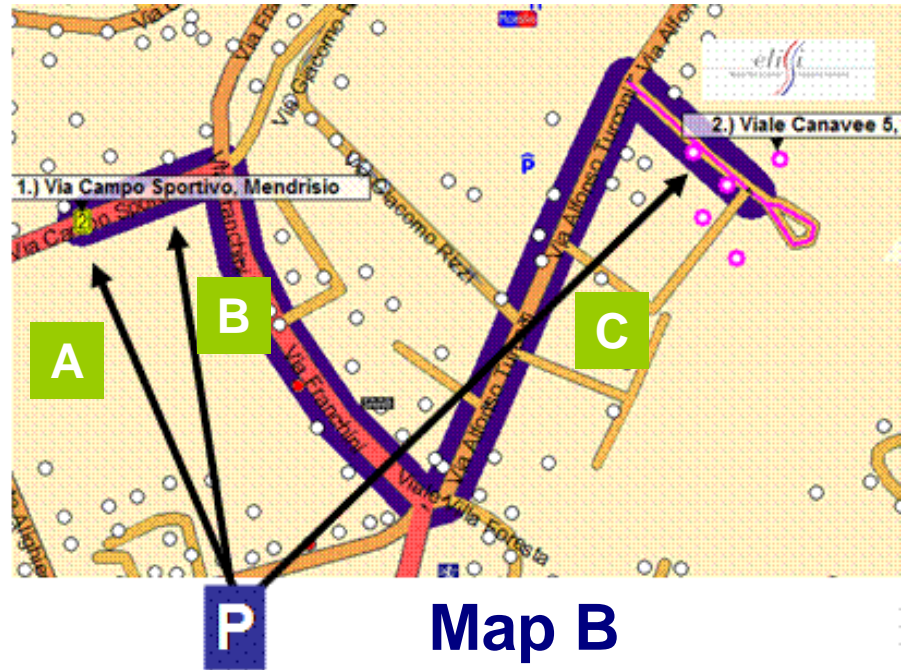

# How to reach the conference location

## By car from north or south:

- Exit Mendrisio, then follow the thick blue line on the enclosed map; keep following the indication until you will find an open parking space (A and B in green) on your right-hand side (via Campo Sportivo). Please on parking A use only the right hand-sided space.
- From the parking to the venue follow blue path on map B (5 min walk)
- We will have a very limited number of parking spaces at the meeting venue but reserved for exhibitors, speakers and organisers only (C in green)

**Map A**

- By train: descend at Mendrisio train station (highlighted by the train engine in the map A/C and follow map C).

Map B

Map C