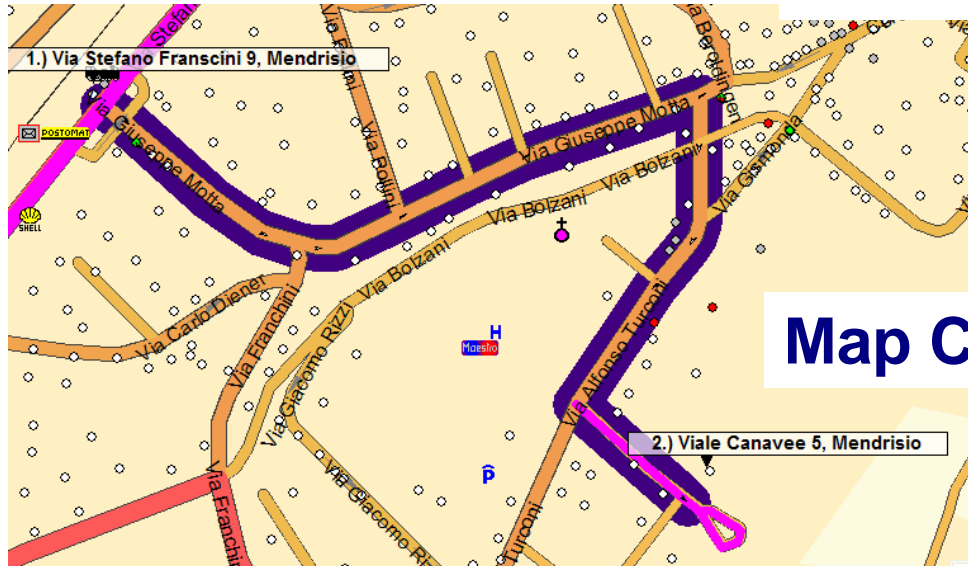

# How to reach the conference location

## By car from north or south:

- Exit Mendrisio, then follow the thick blue line on the enclosed map; keep following the indication until you will find an open parking space (A and B in green) on your right-hand side (via Campo Sportivo). Please on parking A use only the right hand-sided space.
- From the parking to the venue follow blue path on map B (5 min walk)
- We will have a very limited number of parking spaces at the meeting venue but reserved for exhibitors, speakers and organisers only (C in green)

**Map A**

- By train: descend at Mendrisio train station (highlighted by the train engine in the map A/C and follow map C).

Map B

Map C